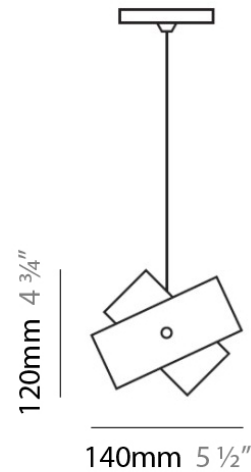

TOURBILLON SUSPENSION

D81100

PROJECT _____

TYPE _____

NOTES _____

QUANTITY _____

DATE _____

GENERAL

Series: Tourbillon

Brand: Panzeri

Division: Design

Mounting Type: Suspension

Mounting Location: Ceiling

Subcategory: Pendant

PHYSICAL

Shape: Abstract

Diameter (mm): 140

Diameter (in): 5 1/2

Height (mm): 120

Height (in): 4 3/4

Max. Overall Height (mm): 2120

Max. Overall Height (in): 83 7/16

Light Distribution: Omnidirectional

Weight (kg): 0.5

Weight (lbs): 1

Diffuser: White Glass

Fixture Finish: NIC

Fixture Material: Metal

ELECTRICAL

Number of Lamps: 1

Lamp Type: LED Retrofit

Lamp Shape: T4

Bulb Included: Bulb Not Included

Total Output Wattage (W): 3

Max. Wattage Per Lamp (W): 3

Lamp Base: G9

Input Voltage (V): 120

LED

OPTICAL

RATINGS AND CERTIFICATIONS

Certified By: CSA Certified to UL and CSA Standards

IP rating: IP20