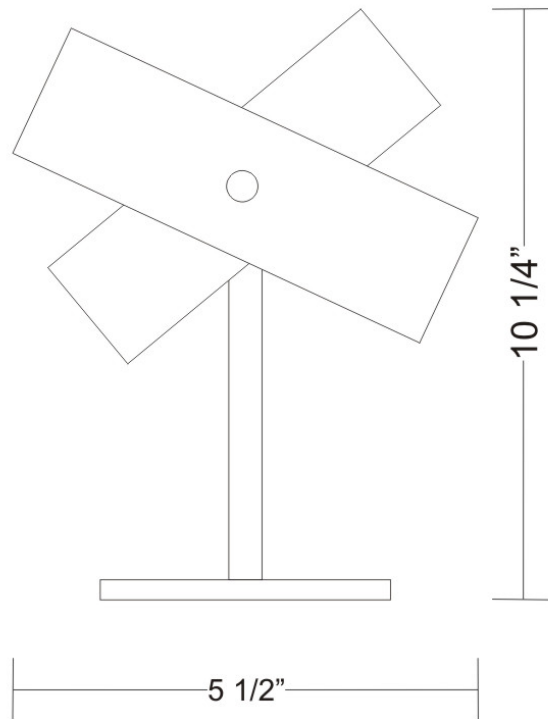

PROJECT	
TYPE	
NOTES	
QUANTITY	
DATE	

TOURBILLON PORTABLE

D84114

GENERAL

Series: Tourbillon
Brand: Panzeri
Division: Design
Mounting Type: Portable
Mounting Location: Table
Subcategory: Table

PHYSICAL

Diameter (mm): 140
Diameter (in): 5.5
Height (mm): 260
Height (in): 10 1/4
Weight (kg): 2.72
Weight (lbs): 6
Diffuser: White & Orange Blown Glass
Fixture Material: Metal

ELECTRICAL

Number of Lamps: 1
Lamp Type: LED Retrofit / Halogen
Lamp Shape: T4
Bulb Included: Bulb Not Included
Total Output Wattage (W): 6 / 35
Max. Wattage Per Lamp (W): 6 / 35
Lamp Base: G9
Input Voltage (V): 120

LED

OPTICAL

RATINGS AND CERTIFICATIONS

Certified By: CSA Certified to UL and CSA Standards
IP rating: IP20