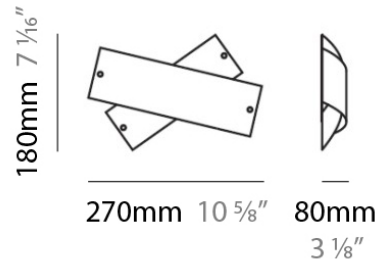

D83105

PROJECT	
TYPE	
NOTES	
QUANTITY	
DATE	

GENERAL

Series: Tourbillon
Brand: Panzeri
Division: Design
Mounting Type: Surface
Mounting Location: Wall
Subcategory: Ambient

PHYSICAL

Shape: Abstract
Length (mm): 270
Length (in): 10 ⁵/₈
Height (mm): 180
Height (in): 7 ¹/₁₆
Extension (mm): 80
Extension (in): 3 ¹/₈
Light Distribution: Omnidirectional
Weight (kg): 1.8
Weight (lbs): 4
Diffuser: White & Black Blown Glass
Fixture Finish: NIC
Fixture Material: Glass / Aluminum

ELECTRICAL

Number of Lamps: 1
Lamp Type: LED Retrofit
Lamp Shape: T3
Bulb Included: Bulb Not Included
Total Output Wattage (W): 15
Max. Wattage Per Lamp (W): 15
Lamp Base: RSC
Input Voltage (V): 120

LED

OPTICAL

RATINGS AND CERTIFICATIONS

Certified By: CSA Certified to UL and CSA Standards
IP rating: IP20