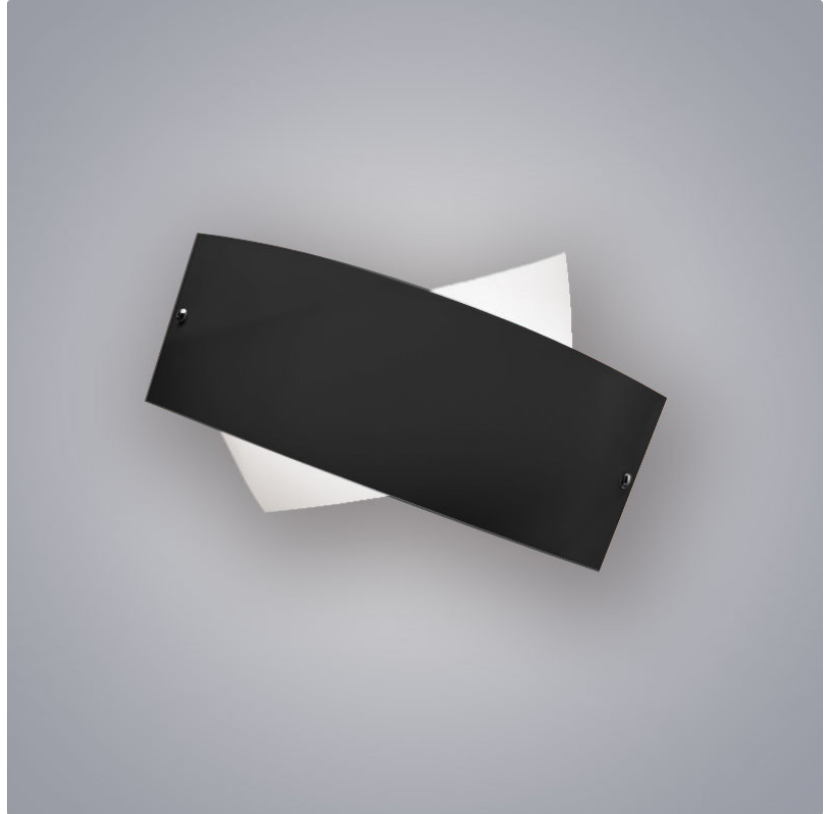

D83105

PROJECT	
TYPE	
NOTES	
QUANTITY	
DATE	

GENERAL

Series: Tourbillon
Brand: Panzeri
Division: Design
Mounting Type: Surface
Mounting Location: Wall
Subcategory: Ambient

PHYSICAL

Shape: Abstract
Length (mm): 270
Length (in): 10 ⁵/₈
Height (mm): 180
Height (in): 7 ¹/₁₆
Extension (mm): 80
Extension (in): 3 ¹/₈
Light Distribution: Omnidirectional
Weight (kg): 1.8
Weight (lbs): 4
Diffuser: White & Black Blown Glass
Fixture Finish: NIC
Fixture Material: Glass / Aluminum

ELECTRICAL

Number of Lamps: 1
Lamp Type: LED Retrofit
Lamp Shape: T3
Bulb Included: Bulb Not Included
Total Output Wattage (W): 15
Max. Wattage Per Lamp (W): 15
Lamp Base: RSC
Input Voltage (V): 120

LED

OPTICAL

RATINGS AND CERTIFICATIONS

Certified By: CSA Certified to UL and CSA Standards
IP rating: IP20